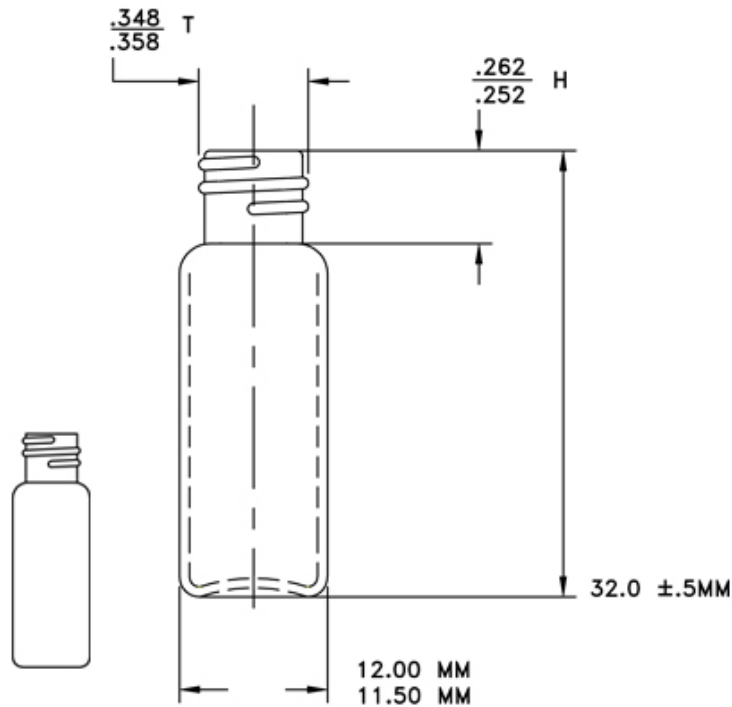

*Your Product... Your Purpose... Our Passion*

375 Metuchen Rd, South Plainfield, NJ 07080 • Voice: 908.754.3900 • Fax: 908.754.0032 • www.tompkinsrubber.com

**Product: Blowback 15.0 x 32.0, 13 A/S F.B.**

**Product: Blowback 17.0 x 37.7, 13 A/S F.B.**

375 Metuchen Rd, South Plainfield, NJ 07080 • Voice: 908.754.3900 • Fax: 908.754.0032 • www.tompkinsrubber.com

**Product: Threaded Cap 8-425F 12 x 32**

**Product: Threaded Cap 9-426 12 x 32**