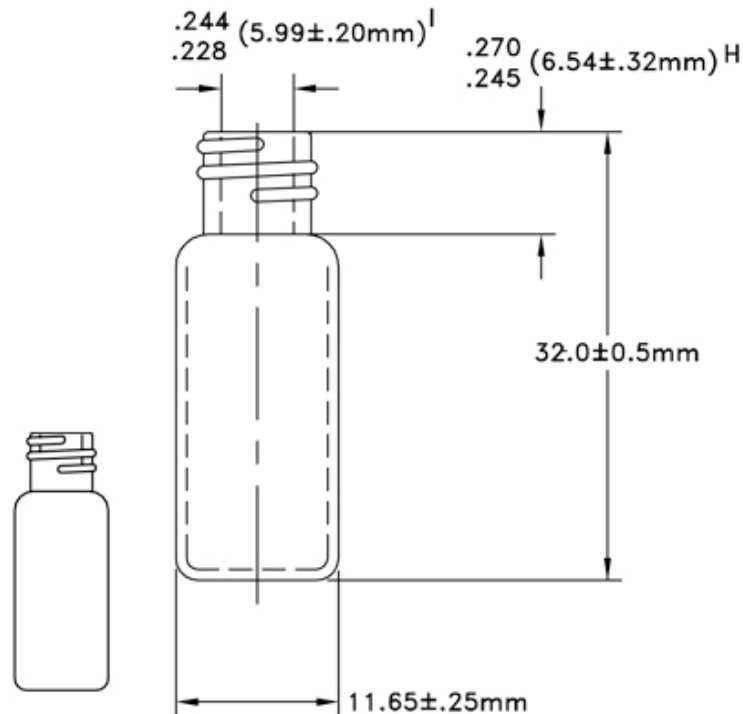

**Product: Blowback 17.0 x 37.7, 13 A/S F.B.**

375 Metuchen Rd, South Plainfield, NJ 07080 • Voice: 908.754.3900 • Fax: 908.754.0032 • www.tompkinsrubber.com

**Product: Threaded Cap 8-425F 12 x 32**

**Product: Threaded Cap 9-426 12 x 32**