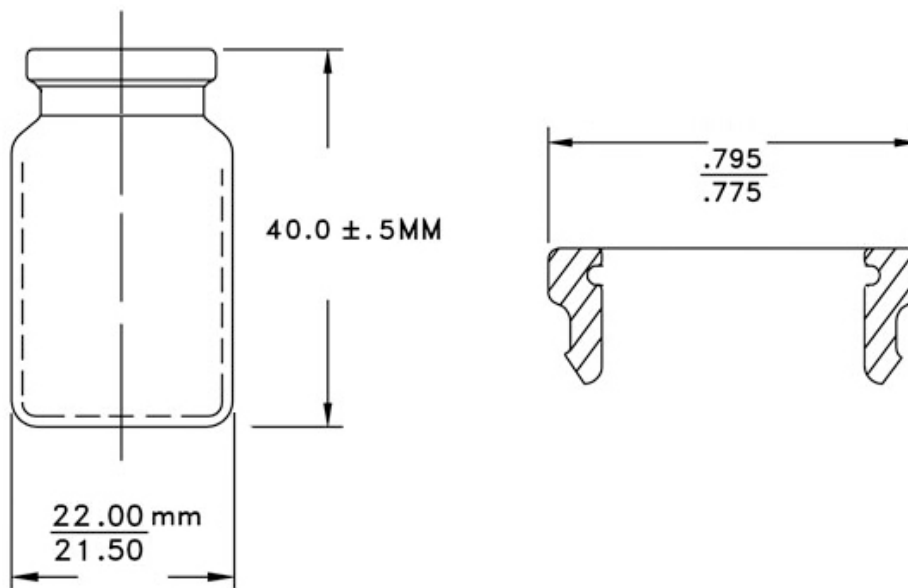

375 Metuchen Rd, South Plainfield, NJ 07080 • Voice: 908.754.3900 • Fax: 908.754.0032 • www.tompkinsrubber.com

**Product: Blowback 22.0 x 40.0, 20 A/S F.B.**

**Product: Blowback 30.0 x 58.0, 20 A/S F.B.**

*Your Product... Your Purpose... Our Passion*

375 Metuchen Rd, South Plainfield, NJ 07080 • Voice: 908.754.3900 • Fax: 908.754.0032 • www.tompkinsrubber.com

**Product: Blowback 15.0 x 32.0, 13 A/S F.B.**

**Product: Blowback 17.0 x 37.7, 13 A/S F.B.**

375 Metuchen Rd, South Plainfield, NJ 07080 • Voice: 908.754.3900 • Fax: 908.754.0032 • www.tompkinsrubber.com

**Product: Threaded Cap 8-425F 12 x 32**

**Product: Threaded Cap 9-426 12 x 32**