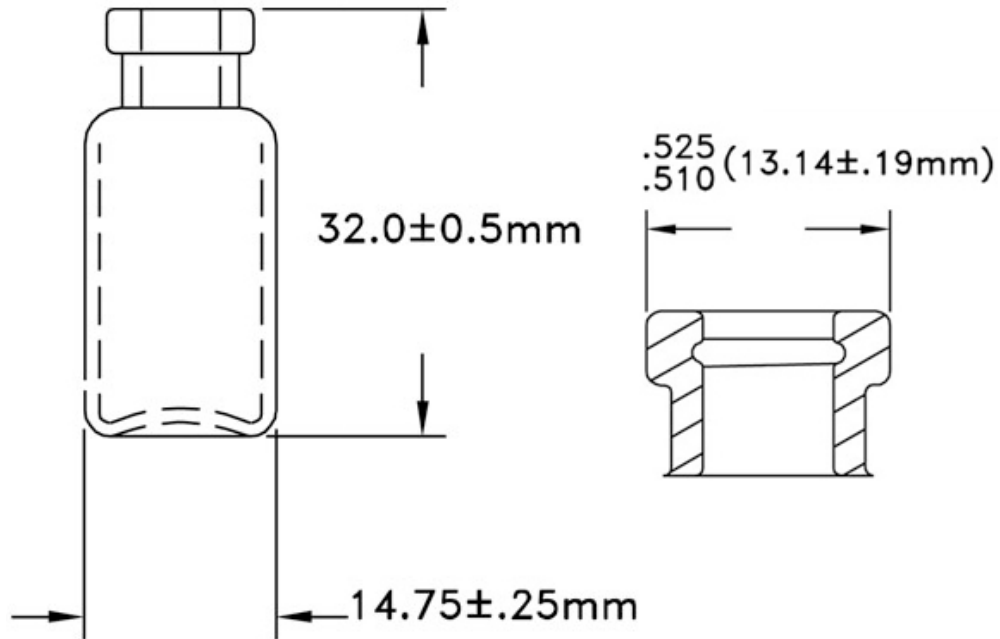

375 Metuchen Rd, South Plainfield, NJ 07080 • Voice: 908.754.3900 • Fax: 908.754.0032 • www.tompkinsrubber.com

**Product: Blowback 22.0 x 40.0, 20 A/S F.B.**

**Product: Blowback 30.0 x 58.0, 20 A/S F.B.**

*Your Product... Your Purpose... Our Passion*

375 Metuchen Rd, South Plainfield, NJ 07080 • Voice: 908.754.3900 • Fax: 908.754.0032 • www.tompkinsrubber.com

**Product: Blowback 15.0 x 32.0, 13 A/S F.B.**

**Product: Blowback 17.0 x 37.7, 13 A/S F.B.**

375 Metuchen Rd, South Plainfield, NJ 07080 • Voice: 908.754.3900 • Fax: 908.754.0032 • www.tompkinsrubber.com

**Product: Threaded Cap 8-425F 12 x 32**

**Product: Threaded Cap 9-426 12 x 32**