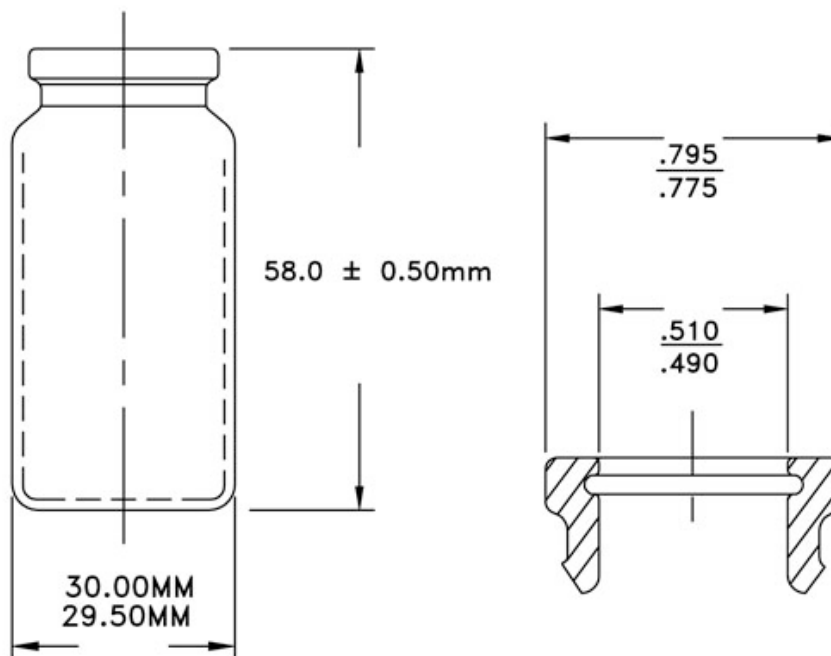

375 Metuchen Rd, South Plainfield, NJ 07080 • Voice: 908.754.3900 • Fax: 908.754.0032 • www.tompkinsrubber.com

**Product: Blowback 22.0 x 40.0, 20 A/S F.B.**

**Product: Blowback 30.0 x 58.0, 20 A/S F.B.**

*Your Product... Your Purpose... Our Passion*

375 Metuchen Rd, South Plainfield, NJ 07080 • Voice: 908.754.3900 • Fax: 908.754.0032 • www.tompkinsrubber.com

**Product: Blowback 15.0 x 32.0, 13 A/S F.B.**

**Product: Blowback 17.0 x 37.7, 13 A/S F.B.**

375 Metuchen Rd, South Plainfield, NJ 07080 • Voice: 908.754.3900 • Fax: 908.754.0032 • www.tompkinsrubber.com

**Product: Threaded Cap 8-425F 12 x 32**

**Product: Threaded Cap 9-426 12 x 32**