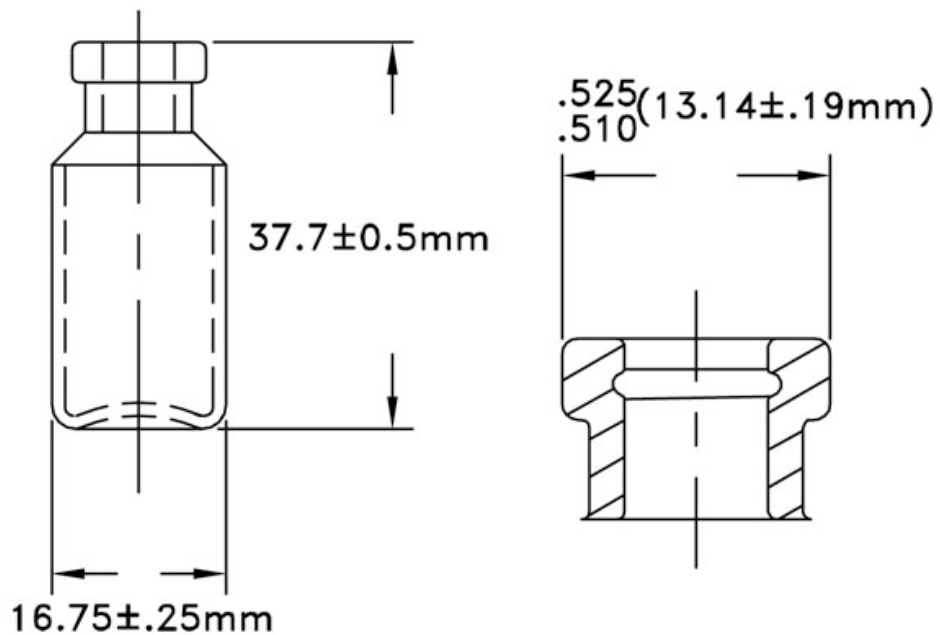

**Product: Blowback 17.0 x 37.7, 13 A/S F.B.**

375 Metuchen Rd, South Plainfield, NJ 07080 • Voice: 908.754.3900 • Fax: 908.754.0032 • www.tompkinsrubber.com

**Product: Threaded Cap 8-425F 12 x 32**

**Product: Threaded Cap 9-426 12 x 32**