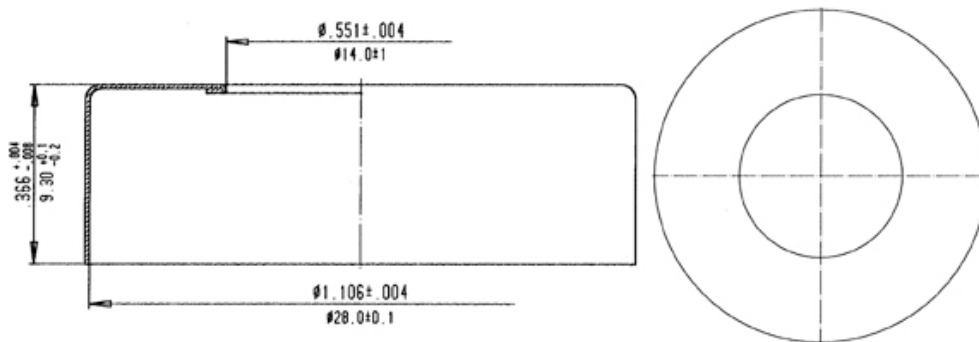

## CRIMP SEALS

**Product: Aluminum Cap 13-0016**

**Product: Aluminum Cap 12-0001**

**Product: Aluminum Cap 28-0006**

375 Metuchen Rd, South Plainfield, NJ 07080 • Voice: 908.754.3900 • Fax: 908.754.0032 • www.tompkinsrubber.com