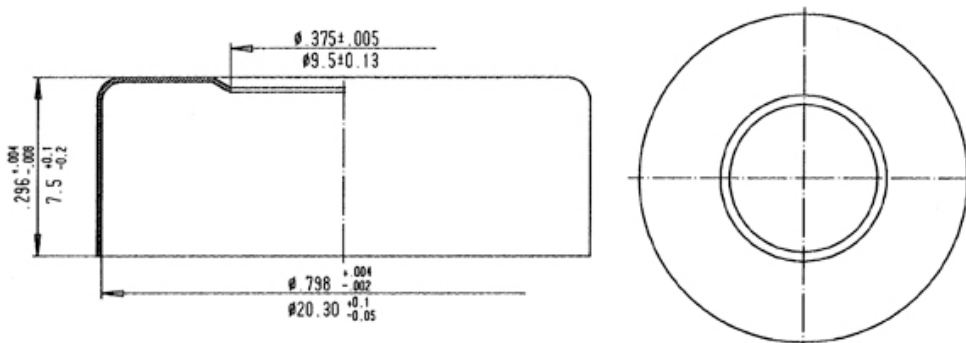

## CRIMP SEALS

**Product: Aluminum Cap 13-0016**

**Product: Aluminum Cap 12-0001**

**Product: Aluminum Cap 28-0006**

375 Metuchen Rd, South Plainfield, NJ 07080 • Voice: 908.754.3900 • Fax: 908.754.0032 • www.tompkinsrubber.com

**Product: Aluminum Cap 13-0001**

**Product: Aluminum Cap 20-0017**

**Product: Aluminum Cap 28-0003**

375 Metuchen Rd, South Plainfield, NJ 07080 • Voice: 908.754.3900 • Fax: 908.754.0032 • www.tompkinsrubber.com