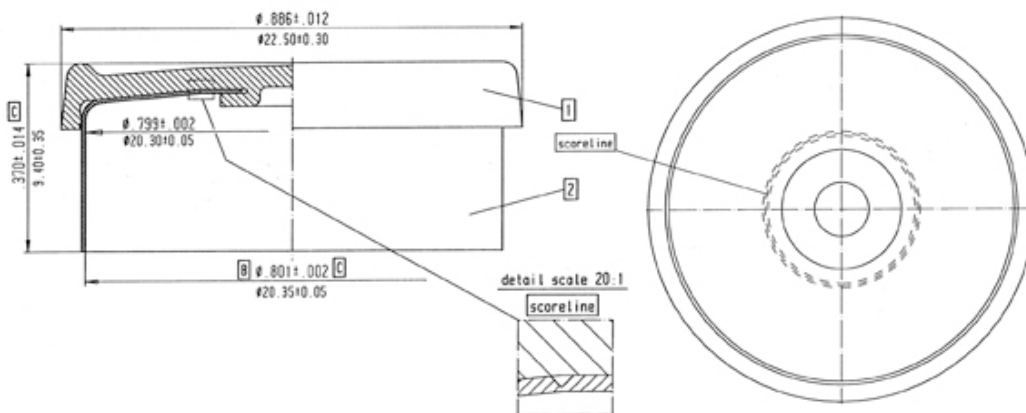

Product: Flip Cap 20-0008

Your Product... Your Purpose... Our Passion