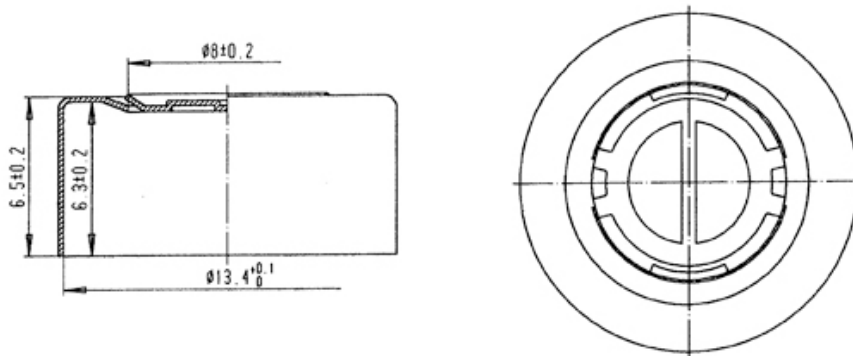

## CRIMP SEALS

**Product: Aluminum Cap 13-0016**

**Product: Aluminum Cap 12-0001**

**Product: Aluminum Cap 28-0006**

375 Metuchen Rd, South Plainfield, NJ 07080 • Voice: 908.754.3900 • Fax: 908.754.0032 • www.tompkinsrubber.com

**Product: Aluminum Cap 13-0001**

**Product: Aluminum Cap 20-0017**

**Product: Aluminum Cap 28-0003**

375 Metuchen Rd, South Plainfield, NJ 07080 • Voice: 908.754.3900 • Fax: 908.754.0032 • www.tompkinsrubber.com