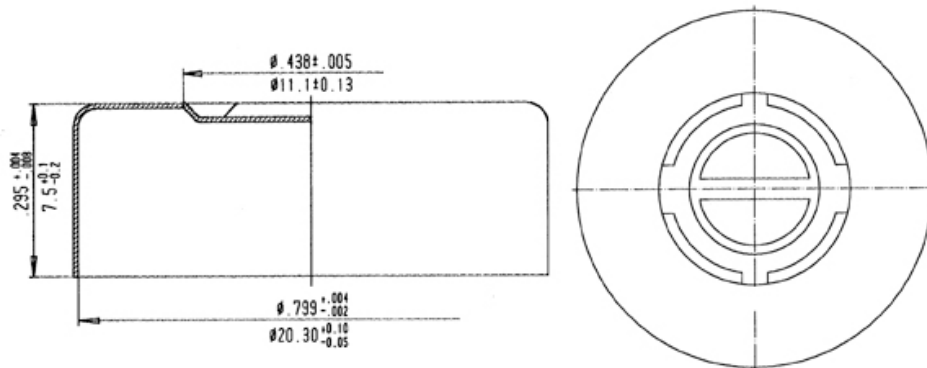

## CRIMP SEALS

**Product: Aluminum Cap 13-0016**

**Product: Aluminum Cap 12-0001**

**Product: Aluminum Cap 28-0006**

375 Metuchen Rd, South Plainfield, NJ 07080 • Voice: 908.754.3900 • Fax: 908.754.0032 • www.tompkinsrubber.com

**Product: Aluminum Cap 13-0001**

**Product: Aluminum Cap 20-0017**

**Product: Aluminum Cap 28-0003**

375 Metuchen Rd, South Plainfield, NJ 07080 • Voice: 908.754.3900 • Fax: 908.754.0032 • www.tompkinsrubber.com